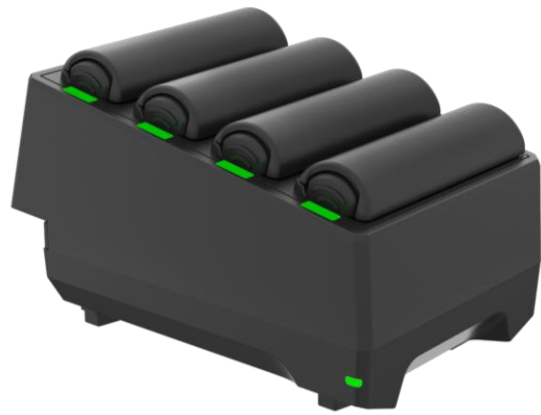

Battery Charger

WT5400 / WT6400 4-Slot Battery Charger

SKU# SAC-WT5X6-4SC-01

4-Slot Spare Battery Charger, Allows Charging Of 4 Spare Batteries For Wearable Terminal. LEDs on the cradle indicate charge status of each battery.

- Sold separately: Power supply [SKU# PWR-BGA12V50W0WW](#), DC cable and Country-specific AC line cord [SKU# 23844-00-00R](#)